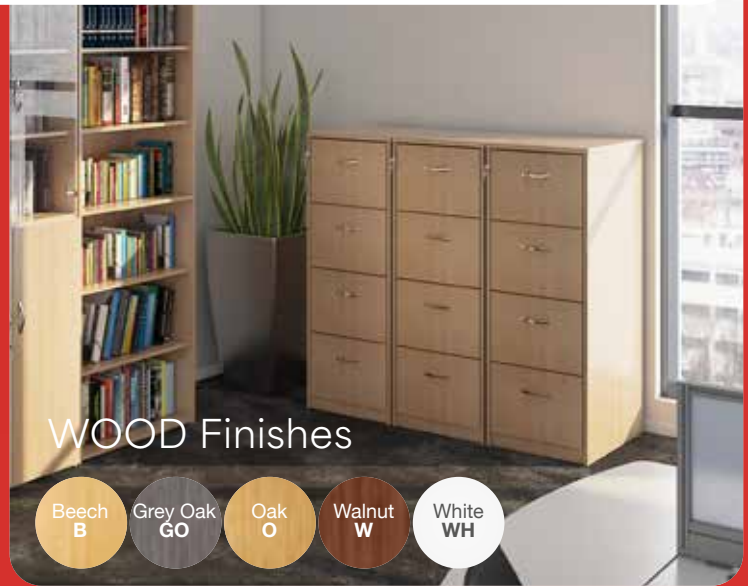

Coat Stand

CODE	DESCRIPTION	PRICE
PMC001	Coat stand	£54.00

Pedestals

WOODEN STORAGE

From
£107.00

CODE	DESCRIPTION	PRICE	CODE	DESCRIPTION	PRICE
R2M	2 Drawer mobile	£107.00	TNMP	Tall narrow mobile	£163.00
R3M	3 Drawer mobile	£107.00		300mm wide, 600mm deep, 630mm high	
	426mm wide, 600mm deep, 600mm high				
TMP	Tall mobile	£144.00	R25DH6	600mm deep	£127.00
	426mm wide, 600mm deep, 630mm high		R25DH8	800mm deep	£147.00
				426mm wide, 725mm high	

WOOD Finishes

Bookcases

CODE	HEIGHT	SHELVES	PRICE
R740	740mm	1	£109.00
R1090	1090mm	2	£130.00
R1440	1440mm	3	£143.00
R1790	1790mm	4	£155.00
R2140	2140mm	5	£202.00

W:800mm x D:470mm with shelves

From
£109.00