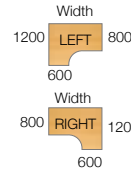

Width
800

CODE	WIDTH	DEPTH	PRICE	CODE	WIDTH	DEPTH	PRICE
MC608	800mm	600mm	£122.00	MC8	800mm	800mm	£126.00
MC610	1000mm	600mm	£124.00	MC10	1000mm	800mm	£127.00
MC612	1200mm	600mm	£127.00	MC12	1200mm	800mm	£130.00
MC614	1400mm	600mm	£130.00	MC14	1400mm	800mm	£138.00
MC616	1600mm	600mm	£136.00	MC16	1600mm	800mm	£141.00
				MC18	1800mm	800mm	£152.00

Please add frame colour followed by top finish when ordering e.g MC616 with black frame in oak = MC616KO

Ergonomic Desks

From
£163.00

CODE	WIDTH		PRICE
MC14EL	1400mm	Left hand	£163.00
MC14ER	1400mm	Right hand	£163.00
MC16EL	1600mm	Left hand	£167.00
MC16ER	1600mm	Right hand	£167.00
MC18EL	1800mm	Left hand	£184.00
MC18ER	1800mm	Right hand	£184.00

Please add frame colour followed by top finish when ordering e.g MC16ER with black frame in oak = MC16ERKO

Wave Desks

From
£171.00

CODE	WIDTH		PRICE
MC14WL	1400mm	Left hand	£171.00
MC14WR	1400mm	Right hand	£171.00
MC16WL	1600mm	Left hand	£178.00
MC16WR	1600mm	Right hand	£178.00