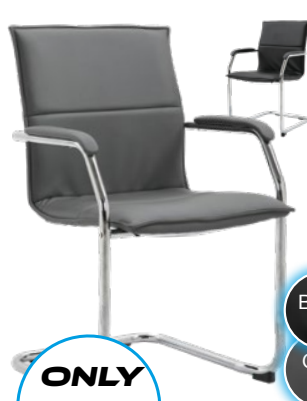

Faux
leather

TAURUS

CODE	FRAME	PRICE
TAU40002	Black	£44.00
TAU40005	Chrome	£47.00

Black
K
Blue
B
Charcoal
C
Red
R

FROM
£44.00

ESSEN

CODE	DESCRIPTION	PRICE
ESS100S2	Faux leather	£132.00

ONLY
£132.00