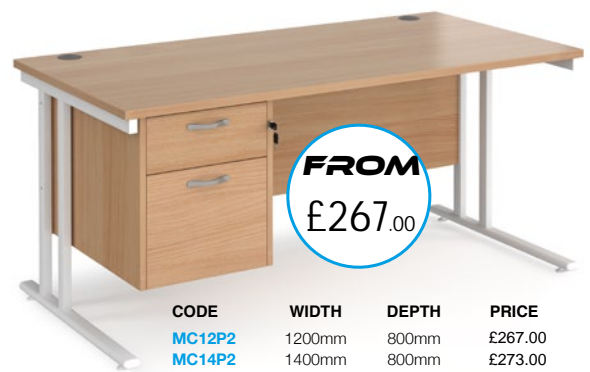

FROM
£267.00

CODE	WIDTH	DEPTH	PRICE
MC12P2	1200mm	800mm	£267.00
MC14P2	1400mm	800mm	£273.00
MC16P2	1600mm	800mm	£276.00
MC18P2	1800mm	800mm	£285.00

Please add frame colour followed by top finish when ordering e.g MC16P2 with white frame in beech = MC16P2WHB