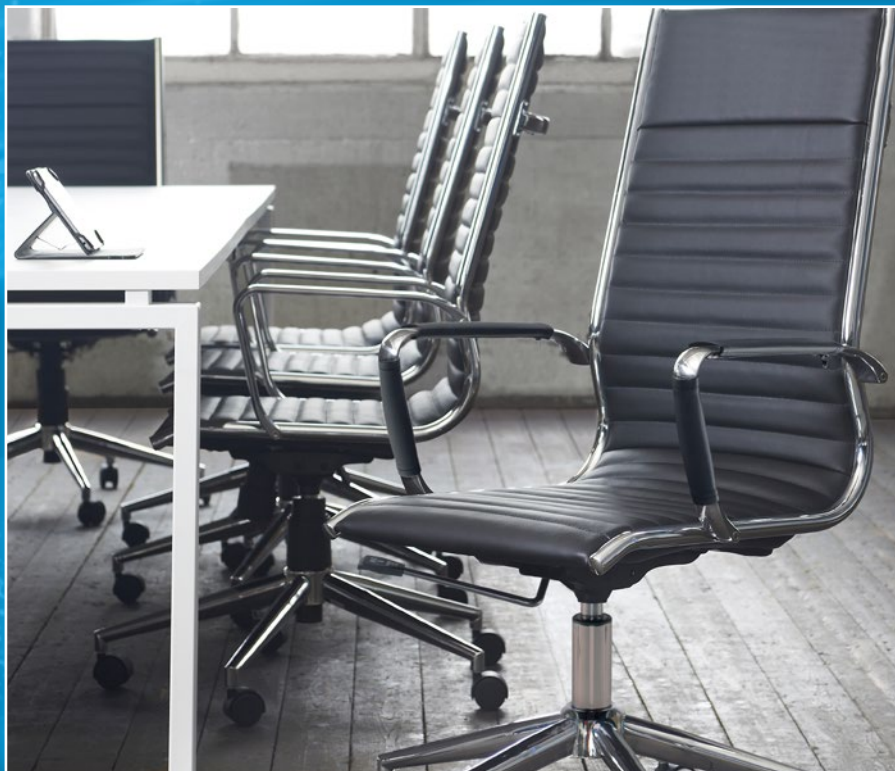

ONLY
£225.00

ONLY
£165.00

FROM
£81.00

FROM
£87.00

- Black K
- Burgundy BU
- Blue B
- Charcoal C
- Red R

PRICE LISTING

EXECUTIVE & VISITORS

CAVALIER