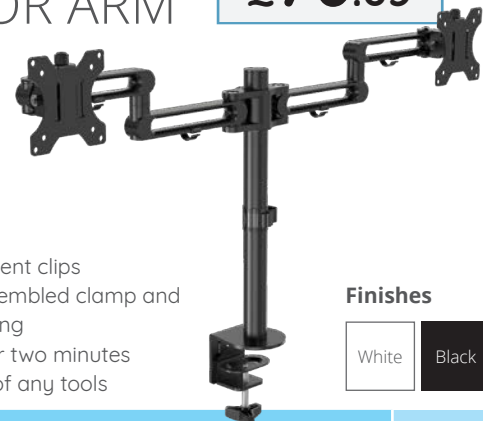

## POLE MOUNTED MONITOR ARM

**ONLY**  
**£53.77**

**Finishes**

- Cable management clips
- Includes pre-assembled clamp and through desk fixing
- Installed in under two minutes without the use of any tools

## TWIN POLE MOUNTED MONITOR ARM

**ONLY**  
**£76.85**

**Finishes**

- Cable management clips
- Includes pre-assembled clamp and through desk fixing
- Installed in under two minutes without the use of any tools