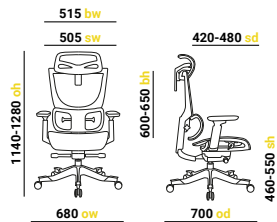

📞 01494551221 @ sales@milesshepherd.com

Performance Posture Professional

Shelby

CODE	DESCRIPTION	PRICE
SHL300K2	No headrest	£357.00
SHL301K2	With headrest	£385.00

Elise

CODE	DESCRIPTION	PRICE
ELS300K2-K	3D Adjustable arms	£480.00

Sway

CODE	DESCRIPTION	PRICE
SWY300K2-G	3D Adjustable arms	£285.00

CONTACT US NOW
FOR MORE
INFORMATION

01494551221 @ sales@milesshepherd.com