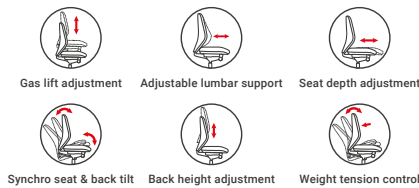

📞 01494551221 @ sales@milesshepherd.com

Performance Posture Professional

Shelby

CODE	DESCRIPTION	PRICE
SHL300K2	No headrest	£357.00
SHL301K2	With headrest	£385.00

Elise

CODE	DESCRIPTION	PRICE
ELS300K2-K	3D Adjustable arms	£480.00

Sway

CODE	DESCRIPTION	PRICE
SWY300K2-G	3D Adjustable arms	£285.00

CONTACT US NOW
FOR MORE
INFORMATION

01494551221 @ sales@milesshepherd.com