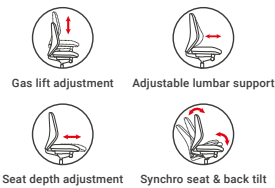

📞 01494551221 @ sales@milesshepherd.com

Performance Posture Professional

Shelby

CODE	DESCRIPTION	PRICE
SHL300K2	No headrest	£357.00
SHL301K2	With headrest	£385.00

Elise

CODE	DESCRIPTION	PRICE
ELS300K2-K	3D Adjustable arms	£480.00

Sway

CODE	DESCRIPTION	PRICE
SWY300K2-G	3D Adjustable arms	£285.00

CONTACT US NOW
FOR MORE
INFORMATION

01494551221 @ sales@milesshepherd.com