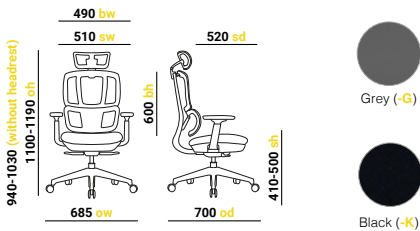

📞 01494551221 @ sales@milesshepherd.com

Performance Posture Professional

Shelby

CODE	DESCRIPTION	PRICE
SHL300K2	No headrest	£357.00
SHL301K2	With headrest	£385.00

Elise

CODE	DESCRIPTION	PRICE
ELS300K2-K	3D Adjustable arms	£480.00

Sway

CODE	DESCRIPTION	PRICE
SWY300K2-G	3D Adjustable arms	£285.00

CONTACT US NOW
FOR MORE
INFORMATION

01494551221 @ sales@milesshepherd.com