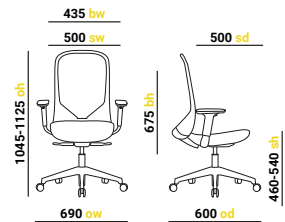

📞 01494551221 @ sales@milesshepherd.com

Performance Posture Professional

Shelby

CODE	DESCRIPTION	PRICE
SHL300K2	No headrest	£357.00
SHL301K2	With headrest	£385.00

Elise

CODE	DESCRIPTION	PRICE
ELS300K2-K	3D Adjustable arms	£480.00

Sway

CODE	DESCRIPTION	PRICE
SWY300K2-G	3D Adjustable arms	£285.00

CONTACT US NOW
FOR MORE
INFORMATION

01494551221 @ sales@milesshepherd.com