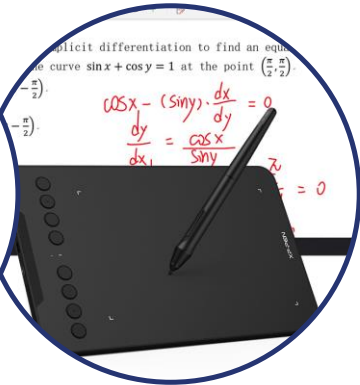

Industry & Use Overview

Distribution par excellence:

brother Canon EPSON Lexmark Quantum SanDisk

X P P E N

The XPPen range is ideal for a variety of uses such as 3D modeling, animation, illustration, art, image & video editing, and graphic design, where these products can power creativity and innovation in design! The XP-PEN product range also offers support to educators and students, helping maximise the learning experience. In business, XPPen products can improve efficiency and communication.

XPPen displays and tablets can be used in a variety of industries, such as:

Education

XPPen products offer solutions for educators & students to maximise their learning experience.