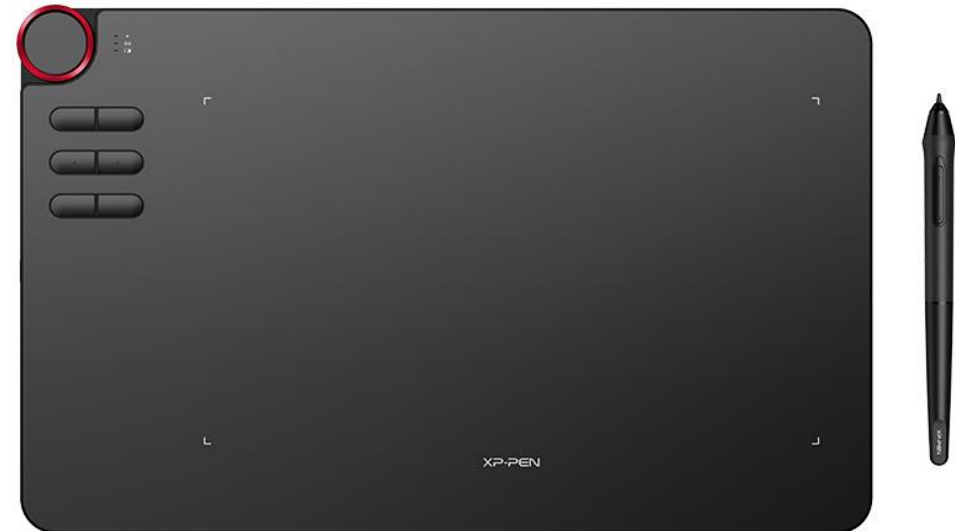

Product Overview

Distribution par excellence: Authorised Distributor

DECO 03

The Deco 03 comes with a 10 x 5.62 inch working area and features both wired and wireless USB capability: Simply plug the included ISM 2.4G USB receiver into the computer to draw wirelessly, or connect the Deco 03 to a computer with the included USB cable for standard wired use.

The Deco 03 features six customisable express keys and is compatible with Windows 7 (or later), Linux (Detailed versions), Mac OS X® 10.10 and above. It is compatible with many major designer software such as Photoshop®, SAI®, Painter®, Illustrator®, Clip Studio®, and more.

MSRP	£99.99
Active Area	10" X 5.62
Pressure	8192
Short Keys	6
Dial Wheel	1
Stylus	P05 battery-free
USB-C	Yes
Compatibility	Windows 7/8/10, Mac OS X 10.10 (or later), Linux

The Print & I.T distribution partner you can rely on.