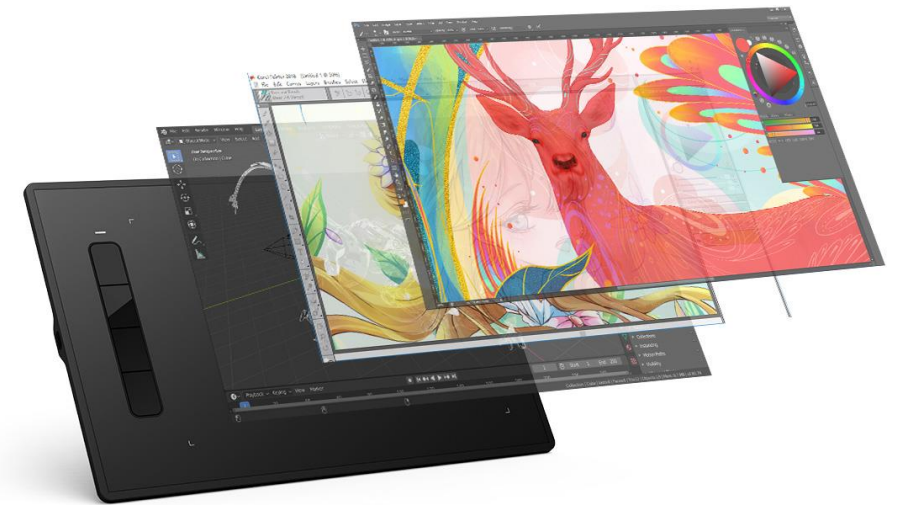

Product Overview

Distribution par excellence:

brother Canon EPSON Lexmark Quantum SanDisk

STAR G960S & G960S PLUS

The XPPen Star G960S/Star G960S Plus comes with a 9 x 6 inch working area and features four customizable shortcut keys. The Battery-free stylus supports up to 60 degrees of tilt function to enable a natural and smooth tilt brush effect. The XP-Pen Star G960S/Star G960S works with common Microsoft Office software like Word, PowerPoint, OneNote, and more. It supports digital inking in Microsoft Office, allowing the user to simultaneously write with ink and visually present handwritten notes and signatures-ideal for the paperless office or online teaching.

G960S

MSRP	£59.99
Active Area	9" X 6"
Pressure	8192
Short Keys	4
Stylus	PH3 battery-free
Compatibility	Windows®7/8/10, Linux (Detailed versions), Mac OS X® 10.10 and higher,Android 6.0 and above

G960S PLUS

MSRP	£69.99
Active Area	9" X 6"
Pressure	8192
Short Keys	4
Stylus	PH2 battery-free
Compatibility	Windows®7/8/10, Linux (Detailed versions), Mac OS X® 10.10 and higher,Android 6.0 and above

The Print & I.T distribution partner you can rely on.